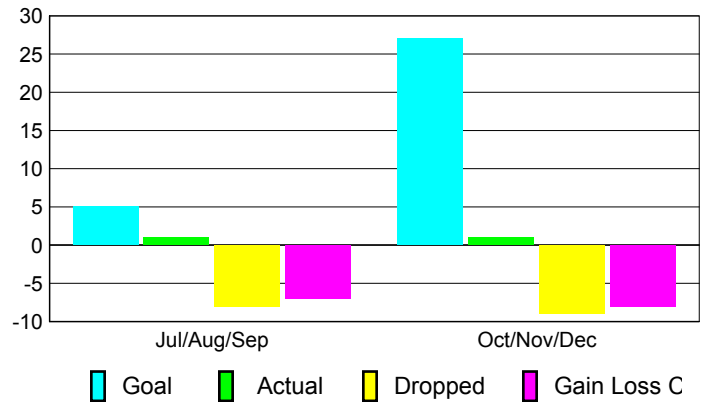

Membership Results 2010-2011

Goal, New, Dropped, Gain/Loss