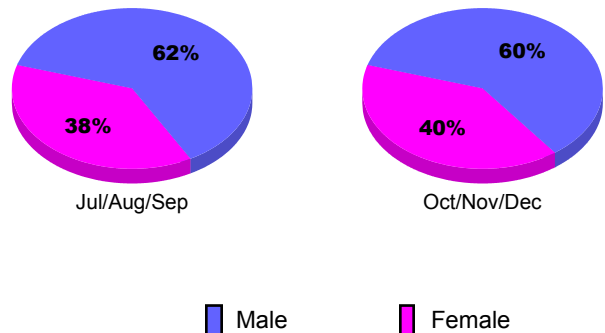

Gender Comparison 2010-2011